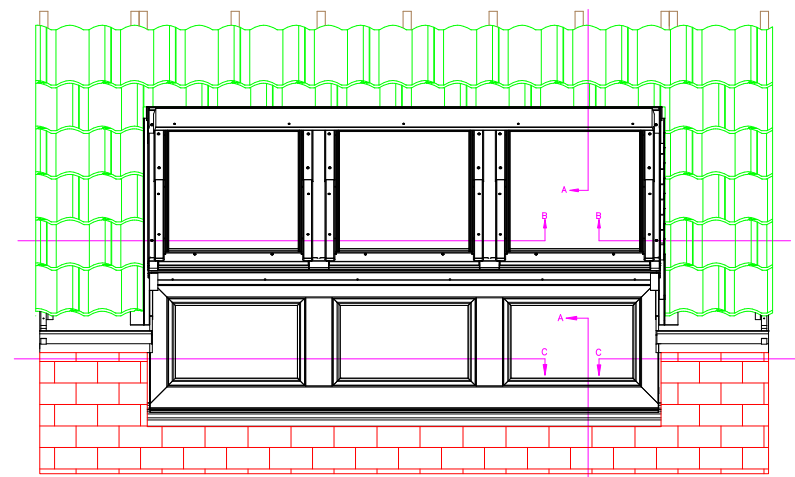

SECTION A - A

INDICATIVE SECTIONAL VIEW

WINDOW DIMENSIONS			
Dimension Detail	Length Of Roof Window Lrw (mm)	Height Of Vertical Window Hvw (mm)	Width Of Roof & Vertical Window Wrw / Wvw (mm)
Single Window	980, 1180, 1400	620, 970	800
Double Window	980, 1180, 1400	620, 970	1590
Triple Window	980, 1180, 1400	620, 970	2390

SECTION B-B'

SECTION C-C'

keylite
 Futuretherm Technology
 Date: 01/08/2014
 DWG No. CP-VBL-TRF-01