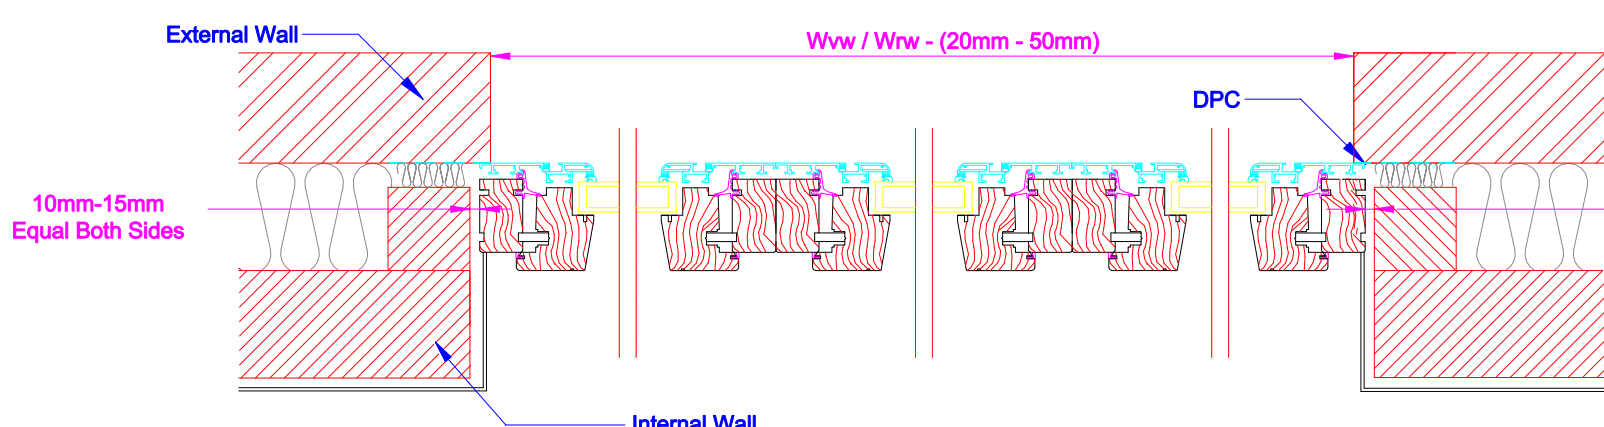

SECTION A - A

INDICATIVE SECTIONAL VIEW

WINDOW DIMENSIONS			
Dimension Detail	Length Of Roof Window Lrw (mm)	Height Of Vertical Window Hvw (mm)	Width Of Roof & Vertical Window Wrw / Wvw (mm)
Single Window	980, 1180, 1400	620, 970	800
Double Window	980, 1180, 1400	620, 970	1590
Triple Window	980, 1180, 1400	620, 970	2390

SECTION B-B'

SECTION C-C'

keylite
 Futuretherm Technology
 Date: 01/08/2014
 DWG No. CP-VBL-TRF-01