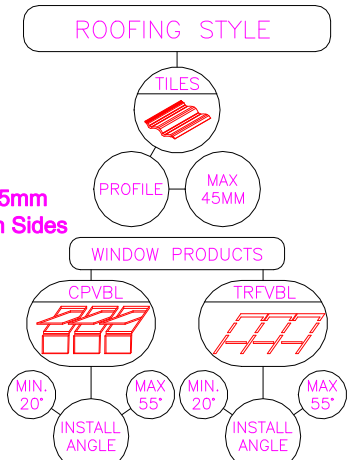

keylite
Futuretherm Technology
Date: 01/08/2014
DWG No. CP-VBL-TRF-01