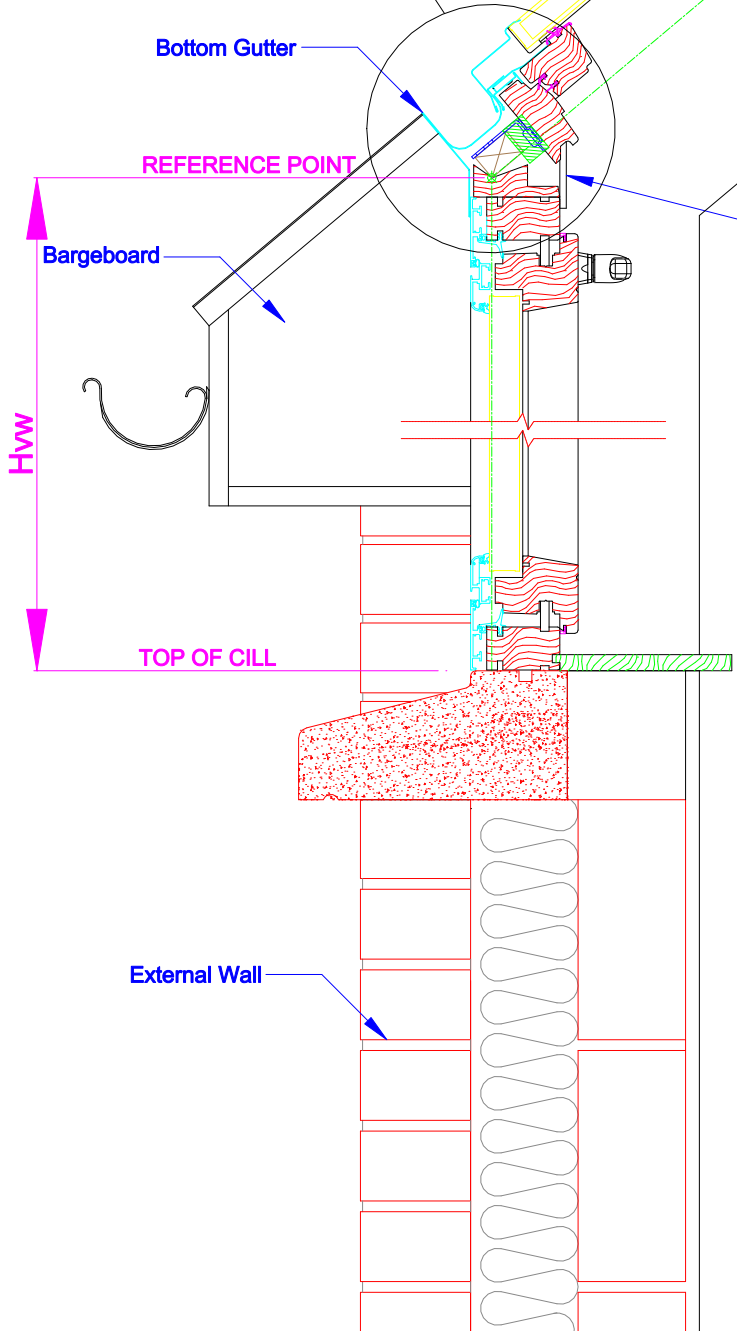

SECTION A - A

INDICATIVE SECTIONAL VIEW

WINDOW DIMENSIONS			
Dimension Detail	Length Of Roof Window Lrw (mm)	Height Of Vertical Window Hvw (mm)	Width Of Roof & Vertical Window Wrw / Wvw (mm)
Single Window	980, 1180, 1400	620, 970	800
Double Window	980, 1180, 1400	620, 970	1590
Triple Window	980, 1180, 1400	620, 970	2390

SECTION B-B'

SECTION C-C'

keylite
 Futuretherm Technology
 Date: 01/08/2014
 DWG No. CP-VBL-TRF-01