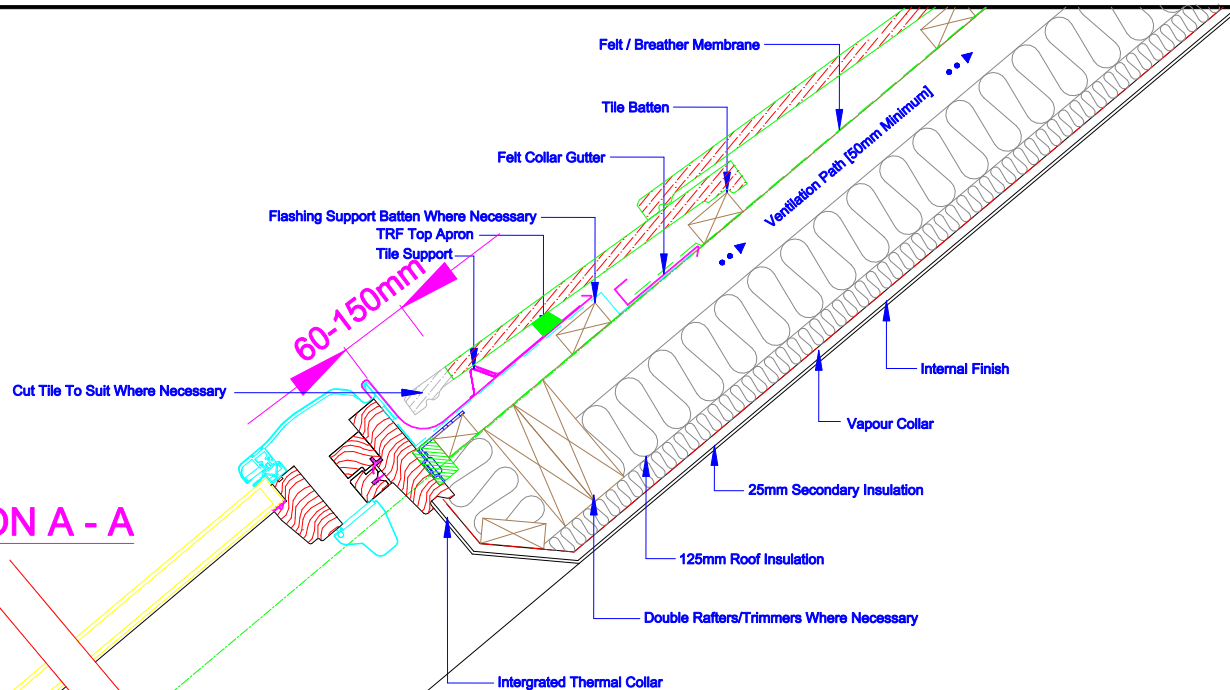

SECTION A - A

INDICATIVE SECTIONAL VIEW

WINDOW DIMENSIONS			
Dimension Detail	Length Of Roof Window Lrw (mm)	Height Of Vertical Window Hvw (mm)	Width Of Roof & Vertical Window Wrw / Wvw (mm)
Single Window	980, 1180, 1400	620, 970	800
Double Window	980, 1180, 1400	620, 970	1590
Triple Window	980, 1180, 1400	620, 970	2390

SECTION B-B'

SECTION C-C'

keylite
 Futuretherm Technology
 Date: 01/08/2014
 DWG No. CP-VBL-TRF-01