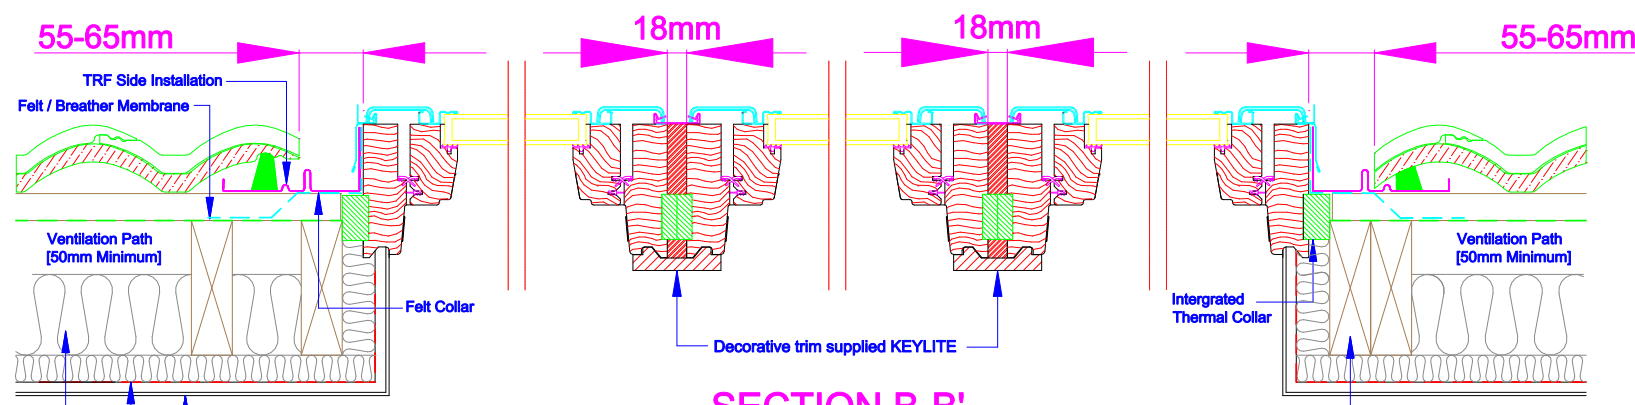

SECTION A - A

INDICATIVE SECTIONAL VIEW

WINDOW DIMENSIONS			
Dimension Detail	Length Of Roof Window Lrw (mm)	Height Of Vertical Window Hvw (mm)	Width Of Roof & Vertical Window Wrw / Wvw (mm)
Single Window	980, 1180, 1400	620, 970	800
Double Window	980, 1180, 1400	620, 970	1590
Triple Window	980, 1180, 1400	620, 970	2390

SECTION B-B'

SECTION C-C'

keylite
 Futuretherm Technology
 Date: 01/08/2014
 DWG No. CP-VBL-TRF-01