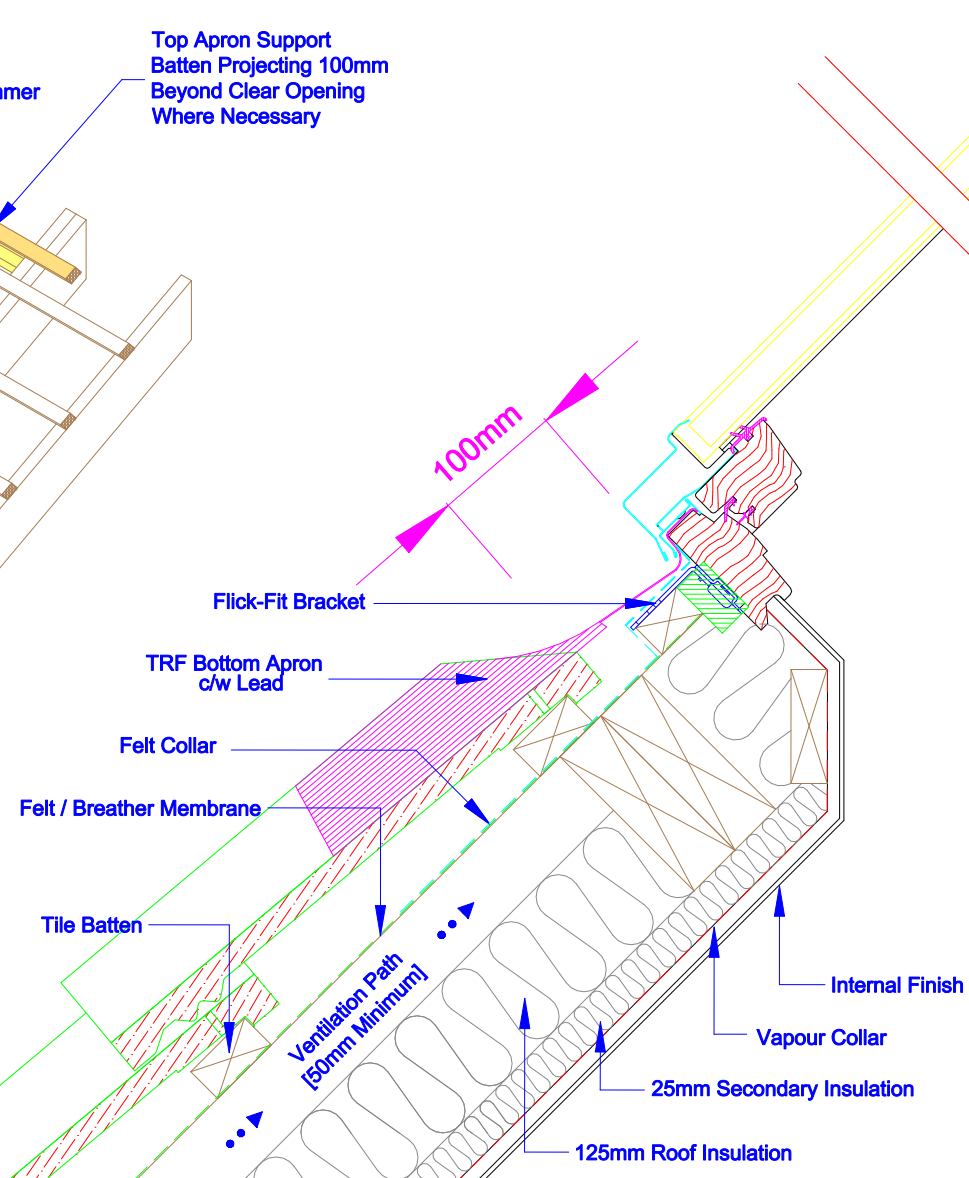

Cut Tile To Suit Where Necessary

ROOFING STYLE

- TILES
- PROFILE
- MAX 45MM

WINDOW PRODUCTS

- CP
- DTRF
- MIN. 15°
- MAX 90°
- MIN. 20°
- MAX 90°
- INSTALL ANGLE
- INSTALL ANGLE

keylite
Futuretherm Technology
Date: 01/08/2014
DWG No. CP-DTRF-01