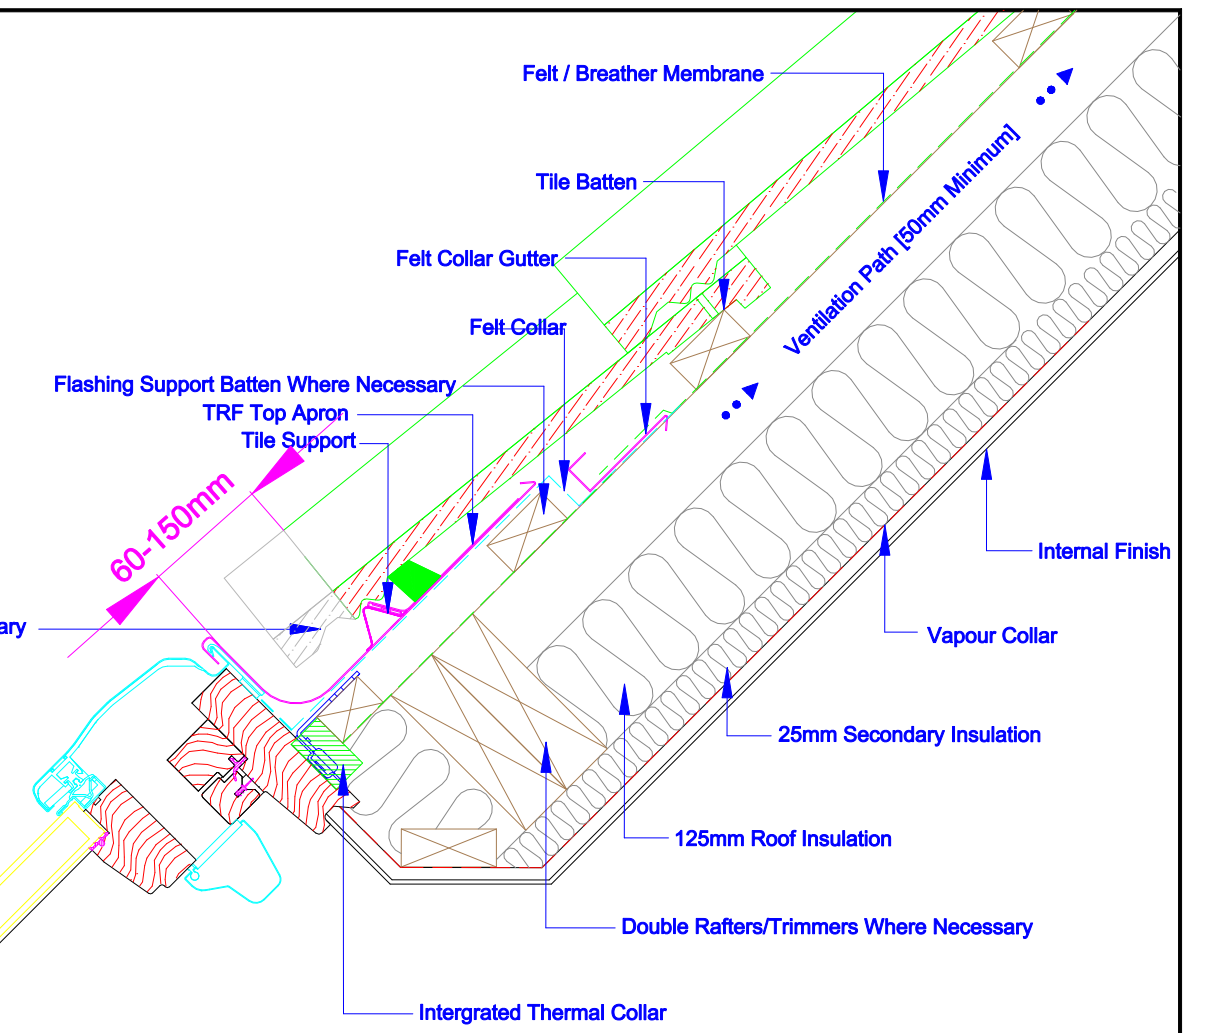

Cut Tile To Suit Where Necessary

ROOFING STYLE

- TILES
- PROFILE
- MAX 45MM

WINDOW PRODUCTS

- CP
- DTRF
- MIN. 15°
- MAX 90°
- MIN. 20°
- MAX 90°
- INSTALL ANGLE
- INSTALL ANGLE

keylite
Futuretherm Technology
Date: 01/08/2014
DWG No. CP-DTRF-01