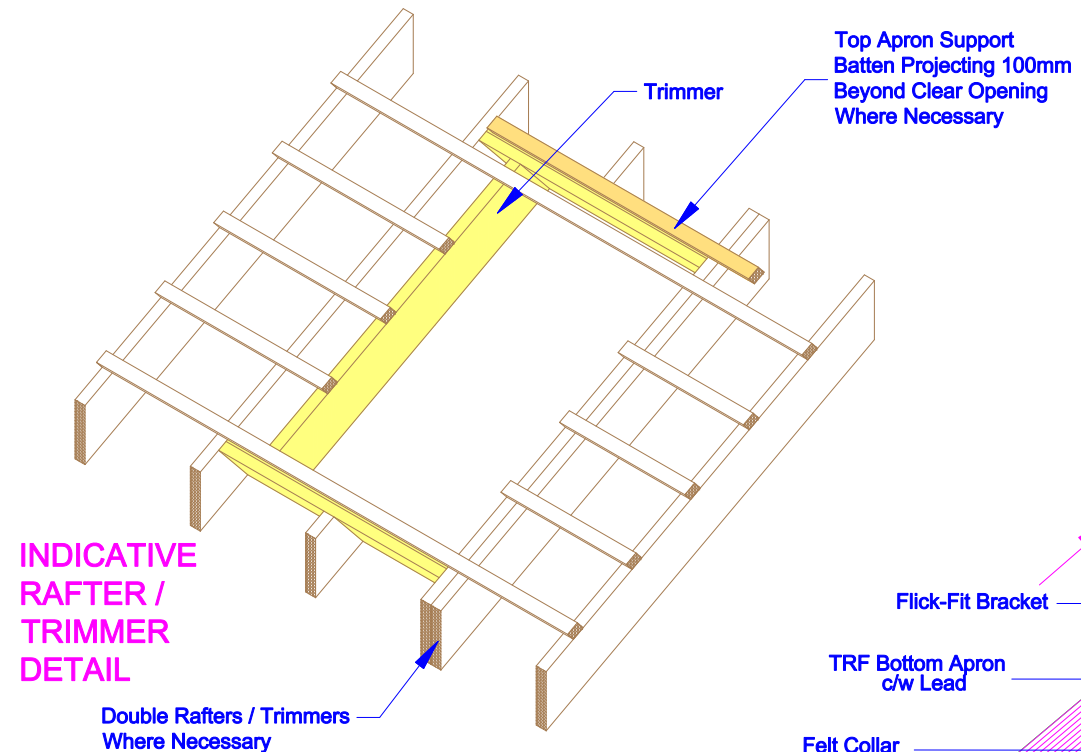

Cut Tile To Suit Where Necessary

ROOFING STYLE

- TILES
- PROFILE
- MAX 45MM

WINDOW PRODUCTS

- CP
- DTRF
- MIN. 15°
- MAX 90°
- MIN. 20°
- MAX 90°
- INSTALL ANGLE
- INSTALL ANGLE

keylite
Futuretherm Technology
Date: 01/08/2014
DWG No. CP-DTRF-01