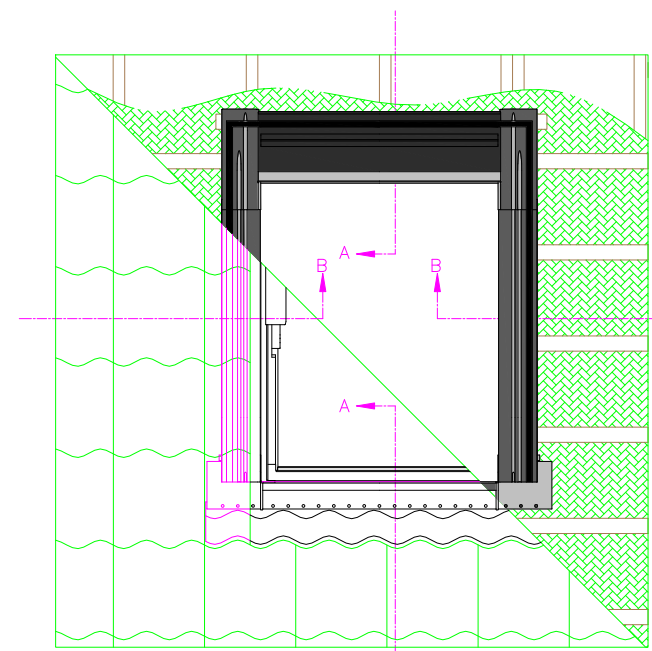

Cut Tile To Suit Where Necessary

ROOFING STYLE

- TILES
- PROFILE
- MAX 45MM

WINDOW PRODUCTS

- CP
- DTRF
- MIN. 15°
- MAX 90°
- MIN. 20°
- MAX 90°
- INSTALL ANGLE
- INSTALL ANGLE

keylite
Futuretherm Technology
Date: 01/08/2014
DWG No. CP-DTRF-01